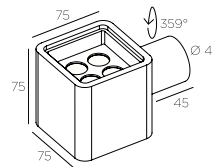

CODE WALL LED OUT

2 lighting sides

Material

aluminium - glass

Materiaal

aluminium - glas

Matériau

aluminium - verre