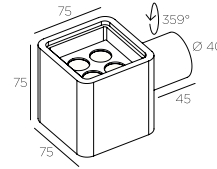

CODE WALL LED OUT

1 lighting side

Material

aluminium - glass

Materiaal

aluminium - glas

Matériau

aluminium - verre